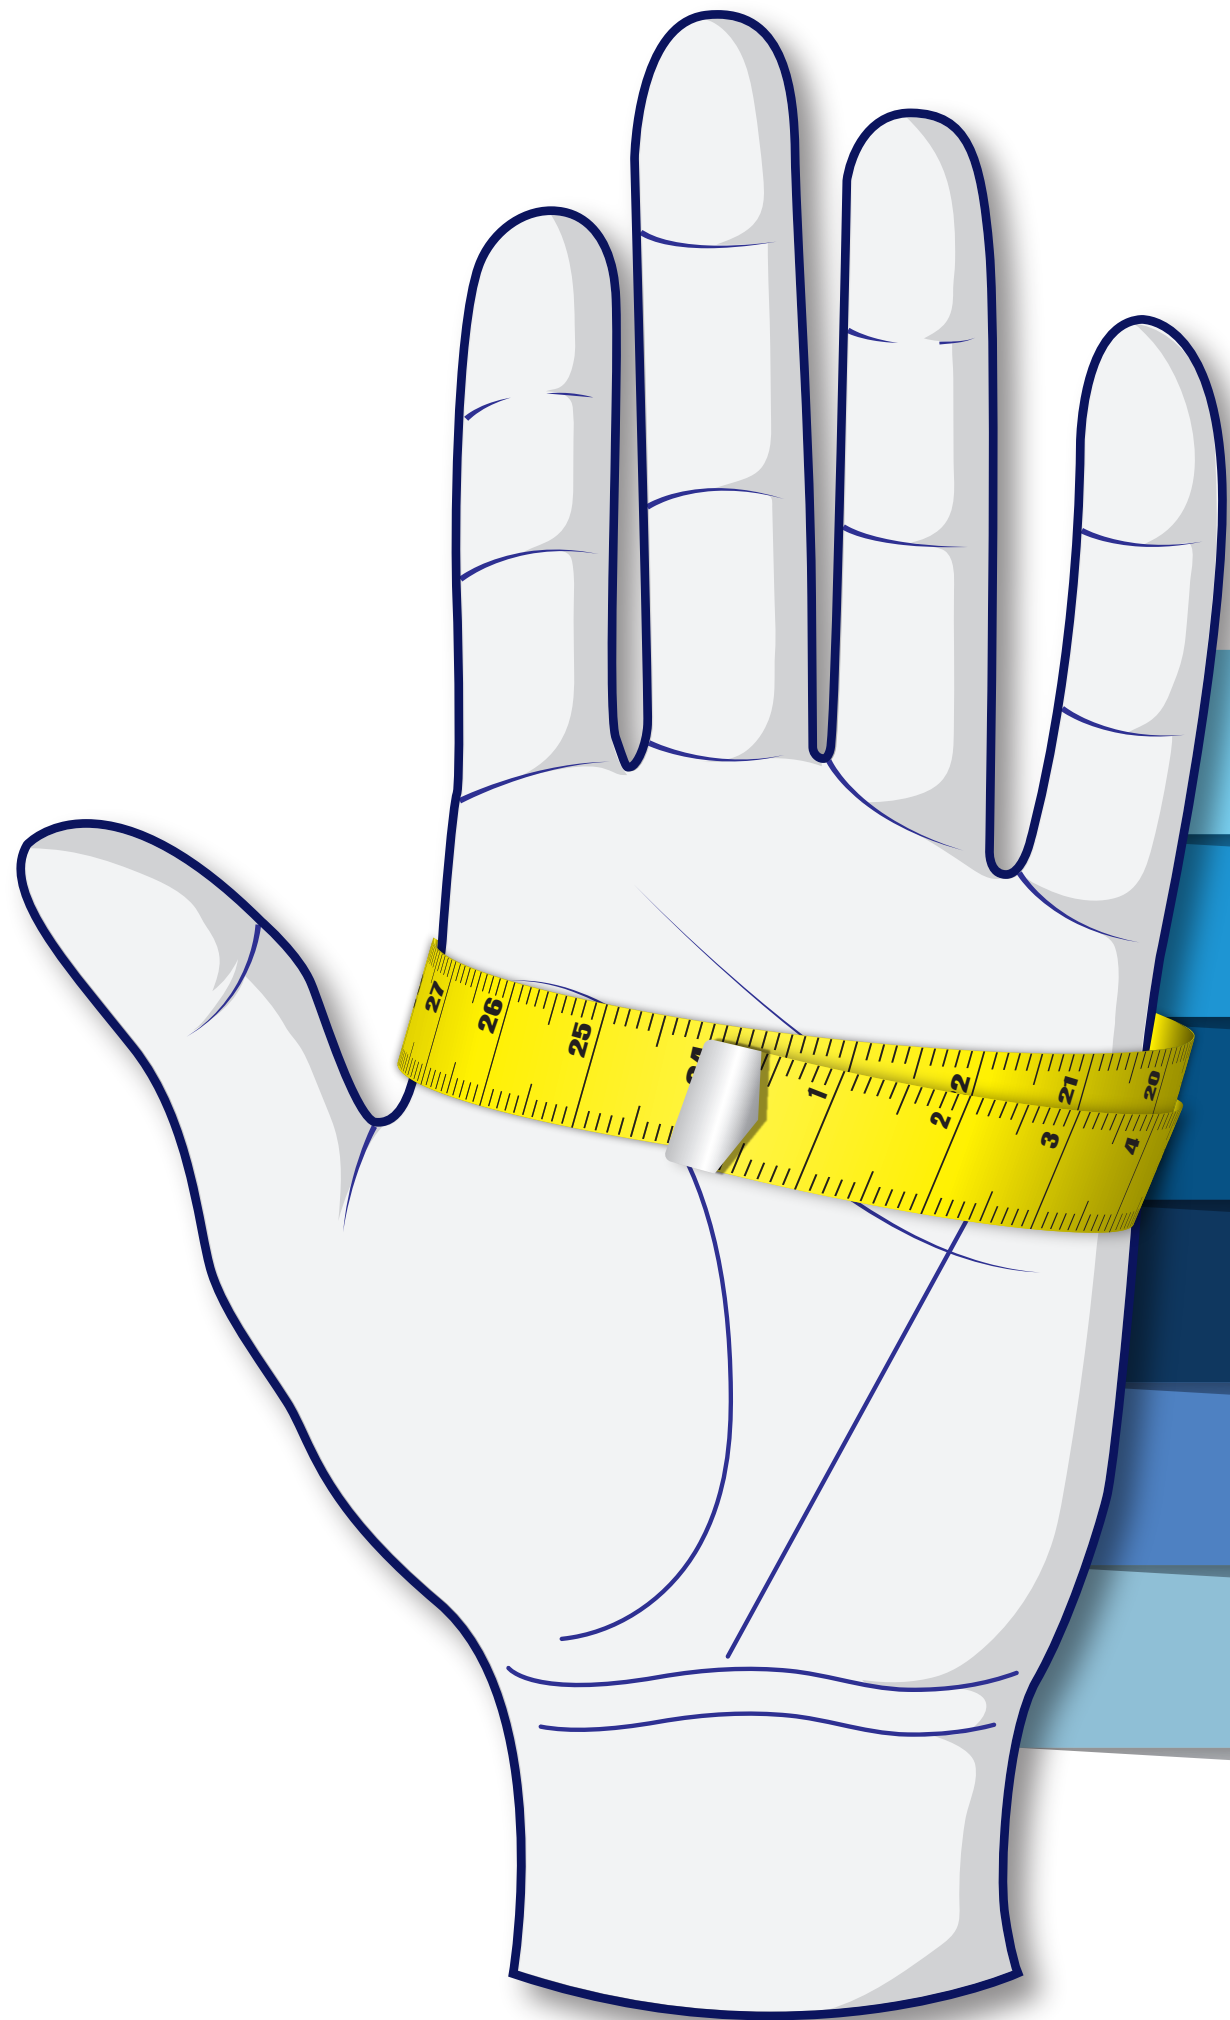

SIZE CHART | GLOVES

Find your size below after measuring your hand as pictured

INCHES	CENTIMETERS	SIZE
8.5 in	21.5 cm	8 / XS
9 in	22.8 cm	9 / S
9.5 in	24.1cm	10 / M
10 in	25.4 cm	11 / L
10.5 in	26.6 cm	12 / XL
11 in	27.9 cm	13 / 2XL